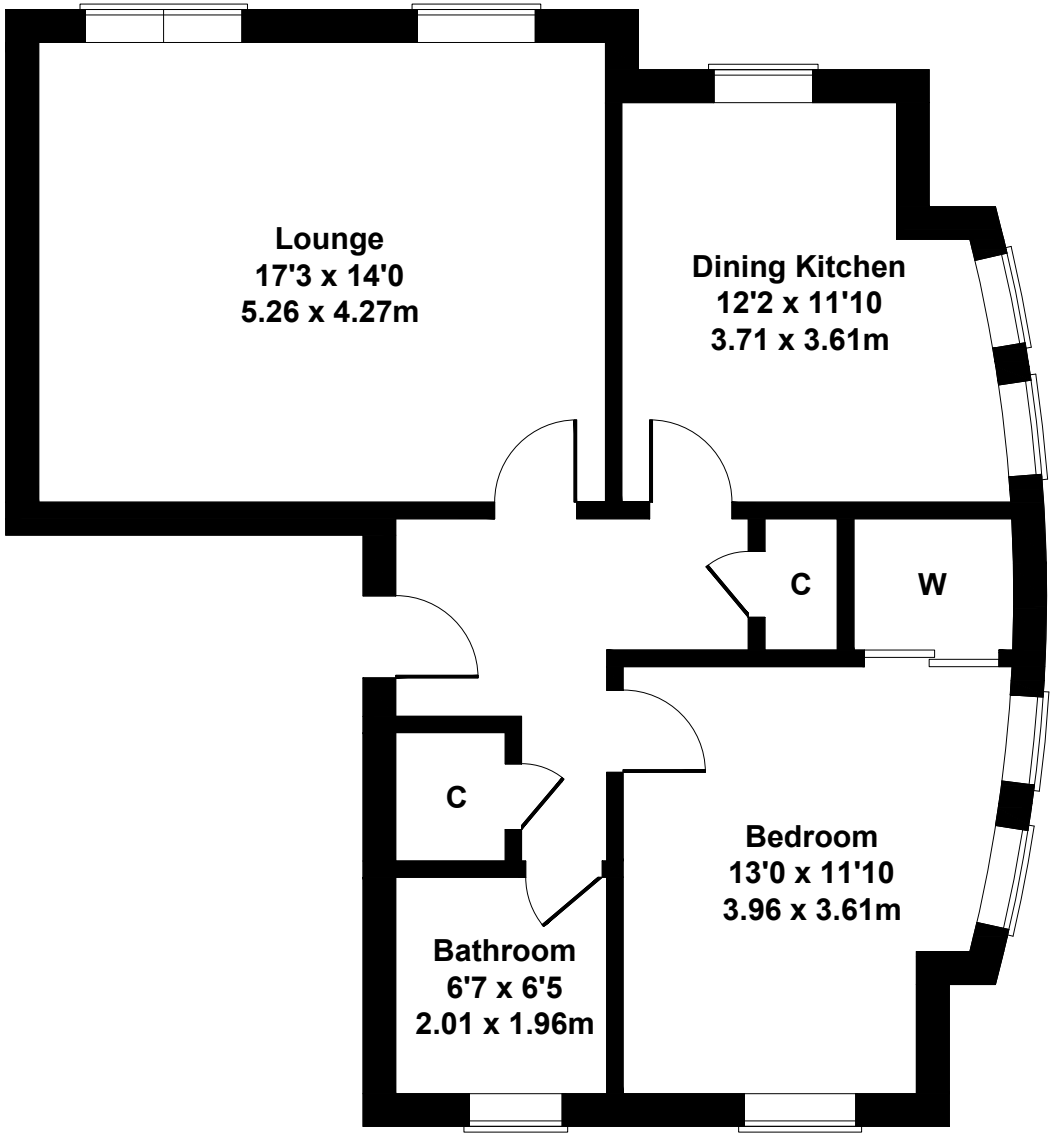

# 148A Old Rutherglen Road, New Gorbals, Glasgow G5 0RH

Approximate Gross Internal Area

694 sq ft - 64 sq m

### SKETCH PLAN FOR ILLUSTRATIVE PURPOSES ONLY

All measurements walls, doors, windows, fittings and appliances, their sizes and locations, are approximate only. They cannot be regarded as being a representation by the seller, nor their agent.